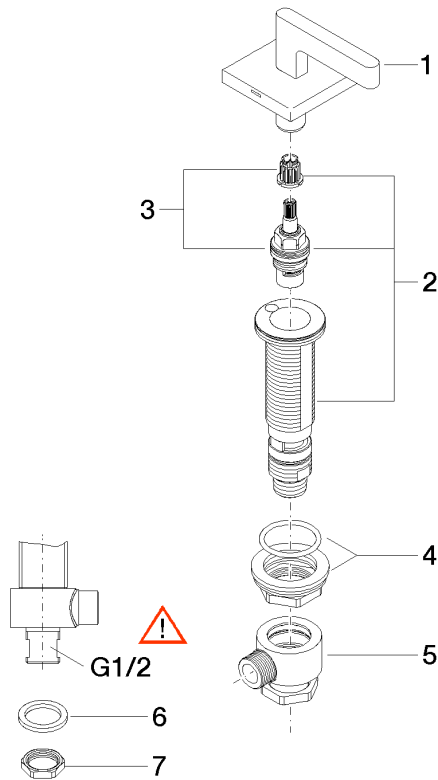

Deck valve anti-clockwise closing cold - Dark Chrome

CL.1

20 000 716

- hole diameter 32 mm
- rosette 60 x 60 mm
- with cold marking

Fits: CL.1, CYO

	Dark Chrome	20 000 716-19
	Chrome	20 000 716-00
	Brushed Platinum	20 000 716-06
	Brushed Durabronze (23kt Gold)	20 000 716-28
	Brushed Champagne (22kt Gold)	20 000 716-46
	Champagne (22kt Gold)	20 000 716-47
	Brushed Dark Platinum	20 000 716-99

20 000 716

mm [inches]

Flow rate chart

20 000 716

Parts for other finishes can be found here: [Chrome](#)

Spare parts list

No.	Item Number	Name	Quantity used	Delivery time
1	90 20 70 057 01-19	handle (cold)	1	20
2	04 17 11 058 32 90	side panel	1	2
3	90 90 03 132 00 90	top	1	2
4	04 23 10 032 78 90	fixing set	1	2
5	04 17 11 023 10 90	distributor	1	2
6	09 30 11 059 90	disc	1	2
7	09 23 10 012 90	nut	1	2